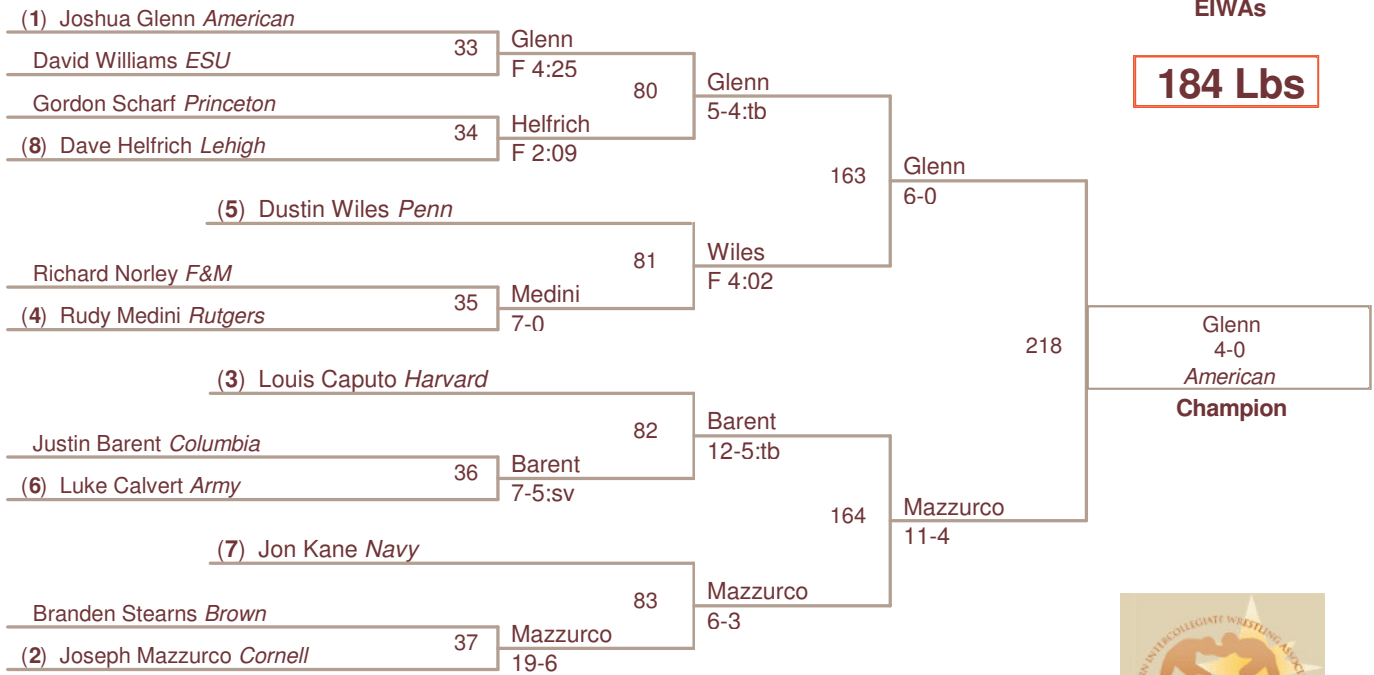

EIWAs

**157 Lbs**

EIWAs

**165 Lbs**

EIWAs

**174 Lbs**

EIWAs

**184 Lbs**